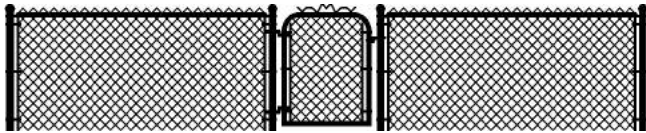

MILD FENCE CO.
3465 Hwy 93 N.
Kalispell, MT 59901
406-755-7650
www.mildfence.com

WHITE VINYL

Price increase for Color:

In Stock - Sandstone 10%

Special Order - Chestnut Brown, Aged Cedar, Redwood, Weathered Cedar, Natural Cedar
41% increase & $75 Open Bundle Fee per item not in stock

PANELS PRIVACY

94" On Center

PART #	SIZE	PRICE/Ea.
v141	4'	100.58
v142	5'	120.13
v143	6'	121.59

PANELS PRIVACY W/LATTICE

94" On Center

PART #	SIZE	PRICE/Ea.
v147	4'	124.03
v148	5'	137.10
v149	6'	152.60

PANELS PRIVACY W/CUSTOM ACCENT

94" On Center

PART #	SIZE	PRICE/Ea.
v152	4'	137.60
v266	5'	150.17
v153	6'	170.19

PANELS BASKET WEAVE

96" On Center

PART #	SIZE	PRICE/Ea.
v259	4' (7/8 X 6" rails)	101.70
v260	5' (7/8 X 6" rails)	126.48
v261	6' (7/8 X 6" rails)	151.25

PANELS SEMI-PRIVACY

72" On Center

PART #	SIZE	PRICE/Ea.
v157	4' (1 1/2" & 6" Pickets)	107.45
v262	5' (1 1/2" & 6" Pickets) w/ mid-rail	138.84
v158	6' (1 1/2" & 6" Pickets) w/ mid-rail	176.10

ARBORS AND COLUMNS

PART #	SIZE	PRICE/Ea.
ar1	4' Flat Top	325.03
ar2	4' Arched Top	500.05
sc	6' Stone Column (Cap, Base, Post, 12 Stacks)	995.00