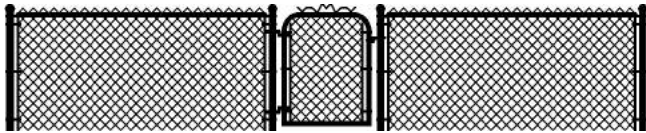

MILD FENCE CO.
3465 Hwy 93 N.
Kalispell, MT 59901
406-755-7650
www.mildfence.com

WHITE VINYL

Price increase for Color:
In Stock - Sandstone 10%

Special Order - Chestnut Brown, Aged Cedar, Redwood, Weathered Cedar, Natural Cedar
41% increase & $75 Open Bundle Fee per item not in stock

PLATED POSTS AND ACCESSORIES

PART #	SIZE	PRICE/Ea.
v34	4" X 4" 1 5/8" Alum. Post Mount Bracket (Pair)	8.67
v36	5" X 5" 1 7/8" Alum. Post Mount Bracket (Pair)	9.65
v39	5" X 5" 2 3/8" Vinyl Rook Kit (Pair)	25.00
1pt	32" X 1 5/8" Post w/ 4" Plate (Heavy)	12.62
2pt	44" X 1 5/8" Post w/ 4" Plate (Heavy)	14.69
3pt	64" X 1 7/8" Post w/ 4" Plate (Heavy)	22.09
4pt	64" X 2 3/8" Post w/ 4" Plate (Heavy)	27.37

POST STIFFENER

PART #	SIZE	PRICE/Ea.
v4	4" X 8' TWO SIDED INSERT	23.21
v236	5" X 8' TWO SIDED INSERT	28.76
v237	5" X 8' THREE SIDED INSERT	54.45

GATE HARDWARE

PART #	SIZE	PRICE/pr.
v8	Commercial Hinge Kit (D&D Heavy Duty)	43.96
v9	Commercial Latch Kit (D&D Stainless Steel)	25.67
v10	Commercial Drop Rod Kit (D&D Lockable Stainless)	39.67
v29	Truss kit	8.67
qk	Gate Kit 2 uprights, 2 caps, truss kit, spacers, buton caps	51.35

PICKET CAPS

PART #	SIZE	PRICE/Ea.
v102	1 3/8" X 1 3/8" Square	.36
v103	7/8" X 3" Dog-Ear	1.11
v104	7/8" X 3" Spade	1.11