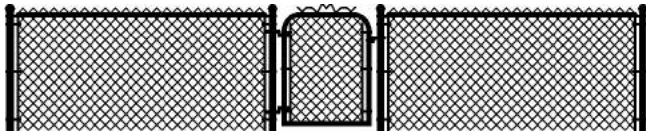

MILD FENCE CO.
3465 Hwy 93 N.
Kalispell, MT 59901
406-755-7650
www.mildfence.com

WHITE VINYL

Price increase for Color:

In Stock - Sandstone 10%

Special Order - Chestnut Brown, Aged Cedar, Redwood, Weathered Cedar, Natural Cedar
41% increase & $75 Open Bundle Fee per item not in stock

POSTS

PART #	SIZE	PRICE/Ea.
v49	4" X 4" X 6'	15.14
v50	4" X 4" X 8'	20.19
v51	4" X 4" X 16'	40.37
v246	5" X 5" X 7'	17.66
v53	5" X 5" X 8'	20.19
v54	5" X 5" X 16'	48.33

2 ROUTE 4" POSTS

PART #	SIZE	PRICE/Ea.
v60	4" X 4" X 5' END	16.14
v61	4" X 4" X 5' LINE	17.14
v62	4" X 4" X 5' CORNER	17.14
v64	4" X 4" X 6' END	16.14
v65	4" X 4" X 6' LINE	17.14
v66	4" X 4" X 6' CORNER	17.14
v68	4" X 4" X 7' END	21.19
v69	4" X 4" X 7' LINE	22.19
v70	4" X 4" X 7' CORNER	22.19

2 ROUTE 5" POSTS

PART #	SIZE	PRICE/Ea.
v82	5" X 5" X 6' END	18.66
v83	5" X 5" X 6' LINE	19.66
v84	5" X 5" X 6' CORNER	19.66
v86	5" X 5" X 7' END	18.66
v87	5" X 5" X 7' LINE	19.66
v88	5" X 5" X 7' CORNER	19.66
v90	5" X 5" X 8' END	21.26
v91	5" X 5" X 8' LINE	21.26
v92	5" X 5" X 8' CORNER	22.26

3 ROUTE 5" POSTS

PART #	SIZE	PRICE/Ea.
v93	5" X 5" X 6' END	19.16
v94	5" X 5" X 6' LINE	20.66
v95	5" X 5" X 6' CORNER	20.66
v96	5" X 5" X 7' END	19.16
v97	5" X 5" X 7' LINE	20.66
v98	5" X 5" X 7' CORNER	20.66
v99	5" X 5" X 8' END	21.69
v100	5" X 5" X 8' LINE	23.19
v101	5" X 5" X 8' CORNER	23.19