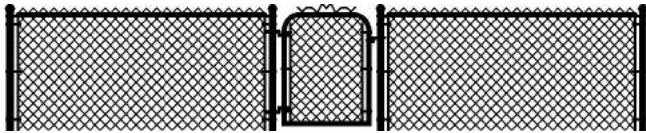

MILD FENCE CO.
3465 Hwy 93 N.
Kalispell, MT 59901
406-755-7650
www.mildfence.com

WHITE VINYL

Price increase for Color:
In Stock - Sandstone 10%

Special Order - Chestnut Brown, Aged Cedar, Redwood, Weathered Cedar, Natural Cedar
41% increase & $75 Open Bundle Fee per item not in stock

POST CAPS

PART #	SIZE	PRICE/Ea.
v118	4" X 4" INTERNAL PYRAMID	1.23
v252	4" X 4" EXTERNAL PYRAMID (HORSE)	.87
v119	4" X 4" NEW ENGLAND CLASSIC	3.62
v255	4" X 4" NEW ENGLAND LOW PROFILE	2.43
v120	4" X 4" BALL/DOME	4.21
v121	4" X 4" GOTHIC	4.00
v122	5" X 5" INTERNAL PYRAMID	1.27
v254	5" X 5" EXTERNAL PYRAMID (HORSE)	1.04
v123	5" X 5" NEW ENGLAND CLASSIC	5.10
V256	5" X 5" NEW ENGLAND LOW PROFILE	3.03
v124	5" X 5" BALL / DOME	4.23
v125	5" X 5" GOTHIC	3.97
cb	5" PYRAMID CHESTNUT BROWN & AGED CEDAR	4.98

RAILS

PART #	SIZE	PRICE/Ea.
v38	2" X 3 1/2" X 16'	32.73
v339	2" x 3 1/2" x 12'	24.55
v40	1 1/2" X 5 1/2" X 94 1/2" Slotted Rail	11.45
v268	1 1/2" X 5 1/2" X 16' Slotted Rail	23.25
v243	1 1/2" X 5 1/2" X 8' Bottom Steel Rail Insert/Stiffener	6.07

PICKETS

PART #	SIZE	PRICE/Ea.
v108	1" X 1" X 16' Square	8.89
v109	1 3/8" X 1 3/8" X 16' Square	8.58
v250	7/8" X 1 1/2" X 16'	8.11
v110	7/8" X 3" X 16'	11.93
v114	7/8" X 6" X 16' Ribbed	22.94
v116	7/8" X 11 1/4" X 62 1/4"	9.42
v117	7/8" X 11.3" X 16'	29.06

U-CHANNEL

PART #	SIZE	PRICE/Ea.
v18	7/8" X 58.75" (For 6' Privacy)	2.91
v17	7/8" X 192"	9.48