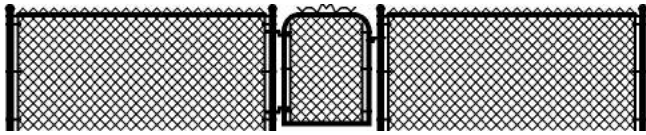

### TENSION WIRE

PART #	SIZE	PRICE/Coil
c58	9 GA. COLORED TENSION WIRE 3400'/coil	255.84

MILD FENCE CO.  
 3465 Hwy 93 N.  
 Kalispell, MT 59901  
 406-755-7650  
 www.mildfence.com

---