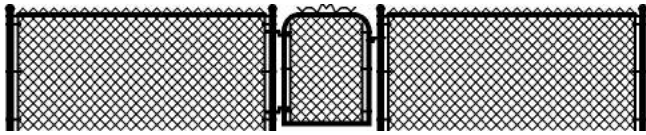

MILD FENCE CO.
3465 Hwy 93 N.
Kalispell, MT 59901
406-755-7650
www.mildfence.com

COLORED CHAIN LINK

COLORED TENSION BAND

PART #	SIZE	PRICE/Ea.
c1	1 3/8"	.54
c2	1 5/8"	.56
c3	1 7/8"	.62
c4	2 3/8"	.75
c5	2 7/8"	.81
c6	4"	1.00

COLORED BRACE BAND

PART #	SIZE	PRICE/Ea.
c7	1 5/8"	.58
c8	1 7/8"	.64
c9	2 3/8"	.69
c10	2 7/8"	.73
c11	4"	1.16

COLORED RAIL-END

PART #	SIZE	PRICE/Ea.
c21	1 3/8"	.92
c22	1 5/8"	1.39

COLORED CAP

PART #	SIZE	PRICE/Ea.
c16	1 3/8"	.60
c17	1 5/8"	.79
c18	1 7/8"	.87
c19	2 3/8"	1.21
c20	2 7/8"	1.44

COLORED EYE-TOP

PART #	SIZE	PRICE/Ea.
c12	1 5/8" X 1 3/8"	1.14
c13	1 7/8" X 1 3/8"	2.02
c14	1 7/8" X 1 5/8"	1.96
c15	2 3/8" X 1 5/8"	2.41

COLORED TENSION BAR

PART #	SIZE	PRICE/Ea.
c23	46" 3/16" X 5/8"	5.12
c24	58" 3/16" X 5/8"	5.84
c25	70" 3/16" X 3/4"	8.26