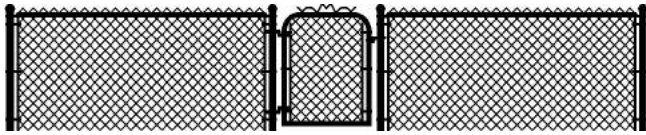

### COLORED CAP

PART #	SIZE	PRICE/Ea.
c16	1 3/8"	.60
c17	1 5/8"	.79
c18	1 7/8"	.87
c19	2 3/8"	1.21
c20	2 7/8"	1.44

### COLORED EYE-TOP

PART #	SIZE	PRICE/Ea.
c12	1 5/8" X 1 3/8"	1.14
c13	1 7/8" X 1 3/8"	2.02
c14	1 7/8" X 1 5/8"	1.96
c15	2 3/8" X 1 5/8"	2.41

### COLORED TENSION BAR

PART #	SIZE	PRICE/Ea.
c23	46" 3/16" X 5/8"	5.12
c24	58" 3/16" X 5/8"	5.84
c25	70" 3/16" X 3/4"	8.26

MILD FENCE CO.  
 3465 Hwy 93 N.  
 Kalispell, MT 59901  
 406-755-7650  
 www.mildfence.com