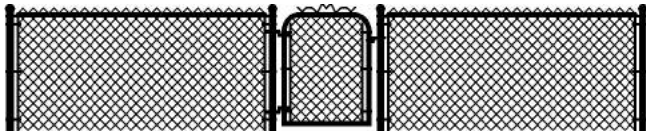

MILD FENCE CO.
3465 Hwy 93 N.
Kalispell, MT 59901
406-755-7650
www.mildfence.com

COLORED CHAIN LINK

DROP ROD ASSEMBLY

PART #	SIZE	PRICE/Ea.
c36	1 3/8" X 36" COLORED	20.80
c37	1 3/8" X 42" COLORED	49.76
c86	1 3/8" COLORED Strong Arm Latch (Black Only)	56.04
c84	1 5/8" COLORED Strong Arm Latch	37.44

COLORED SLEEVE

PART #	SIZE	PRICE/Ea.
c60	1 3/8"	2.75
c61	1 5/8"	1.77

COLORED TIE WIRE

PART #	SIZE	PRICE/Ea.
c62	6 1/2"	.083
c85	8 1/2"	.10

COLORED PAINT

PART #	SIZE	PRICE/Ea.
c59		8.42

HOG RING

PART #	SIZE	PRICE/Lb.
c57	9 GA. COLORED HOG RINGS (132/lb)	3.87

TENSION WIRE

PART #	SIZE	PRICE/Coil
c58	9 GA. COLORED TENSION WIRE 3400'/coil	255.84